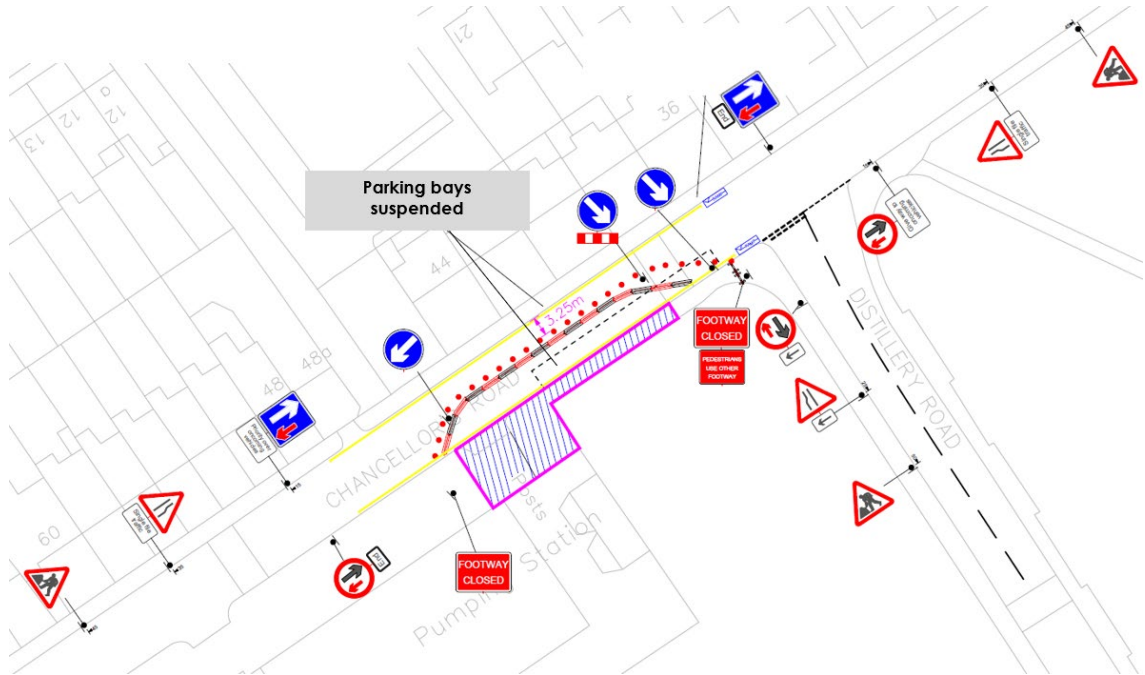

INFORMATION SHEET

Tideway

Parking suspension and footway closure until Friday 23 December